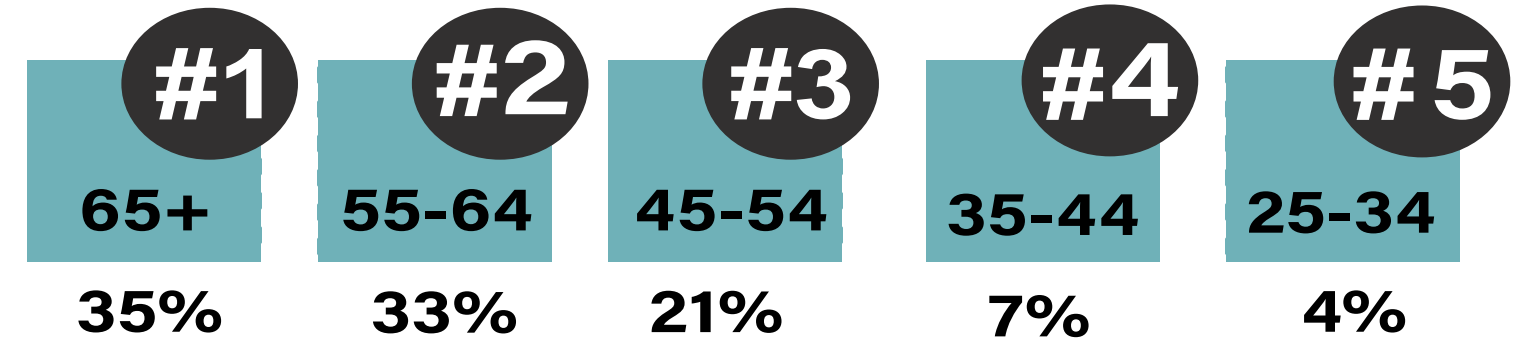

STATISTICS SEPT 2021

LIFETIME TOTAL
33,720
TOTAL INSTALLS

AGE RANGES

USAGE THIS MONTH

GENDER

PLATFORMS

REAL TIME USERS

AFFINITY AUDIENCES